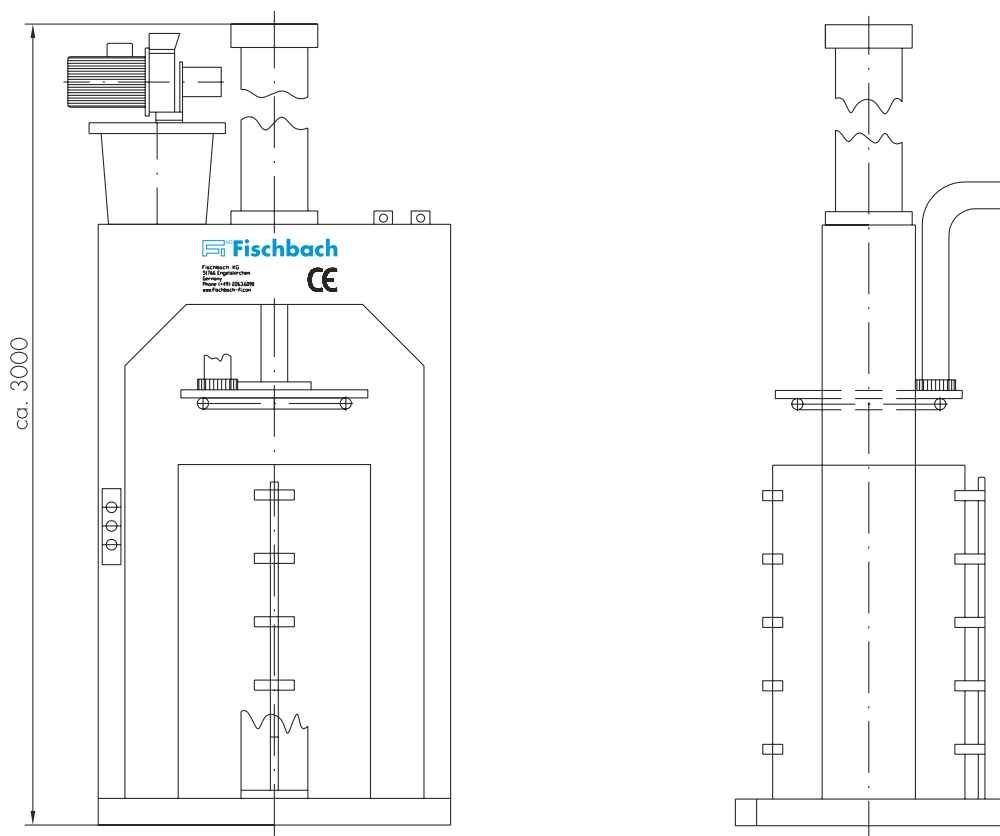

From the Fischbach machinery line for cartridge filling, accessorizing and case packing.

Fischbach KG
51766 Engelskirchen, Germany
Telefon: +49 2263 609 0
info@fischbach-fi.com

Fischbach Ibérica, S.A.
17410 Sils (Girona), Spain
Telefon: +34 972 168 487
spain@fischbach-fi.com

Fischbach Belgium N.V.
9140 Temse, Belgium
Telefon: +32 371 096 20
belgium@fischbach-fi.com

Fischbach USA Inc.
 Elizabethtown, Kentucky, 42701 USA
Telefon: +1 270 769 9333
usa@fischbach-fi.com

Fischbach Korea Co., Ltd.
Songpa-Gu, Seoul, Korea
Telefon: +82 2 425 3092
korea@fischbach-fi.com

Fischbach (Shanghai) Co., Ltd.
Shanghai, China 201708
Telefon: +86 21 6979 1423
china@fischbach-fi.com

Fischbach U.K. Ltd.
Cheshire WA7 1SN, Great Britain
Telefon: +44 1928 579 320
uk@fischbach-fi.com

www.fischbach-fi.com