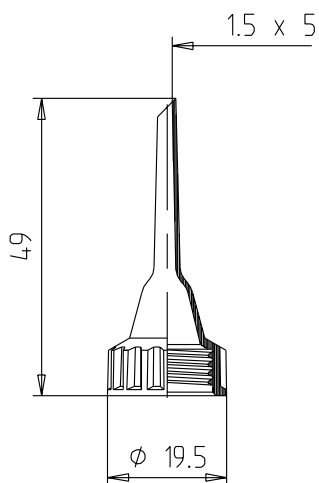

NOZZLES

TYPE FLAT NOZZLE – SLANTED OUTLET

CAN BE COMBINED WITH

G 80 Fischbach cartridges and many aluminum cartridges on the market

ADVANTAGEOUS FEATURES

- > suitable for many applications
- > can be stored inside the pusher SG 80 PP on the cartridge G 80 as a set
- > translucent design

TECHNICAL SPECIFICATION

Material: PP

Weight: 1,3 g

Packaging unit: 5000 pcs./box

General tolerance:

DIN 16 901-150. Subject to technical changes.

Our product recommendations are based on empirical data only and cannot replace the customer's own tests.