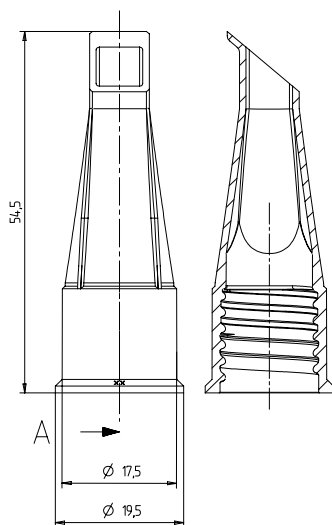

#### TECHNICAL SPECIFICATION

Material: HDPE

Weight: 2,5 g

Packaging unit: 5800 pcs./box

General tolerance:

DIN 16 901-150. Subject to technical changes.

Our product recommendations are based on empirical data only and cannot replace the customer's own tests.