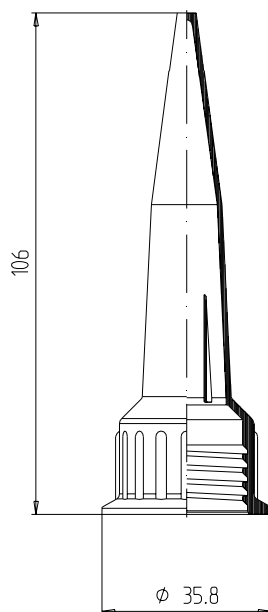

NOZZLES

TYPE D 40

CAN BE COMBINED WITH

E 400 Fischbach cartridges

ADVANTAGEOUS FEATURES

- > suitable for most applications
- > secure mounting on cartridge due to solid trapezoidal thread similar to Tr 25 x 3

TECHNICAL SPECIFICATION

Material: HDPE

Weight: 7,85 g

Packaging unit: 840 pcs./box

General tolerance:

DIN 16 901-150. Subject to technical changes.

Our product recommendations are based on empirical data only and cannot replace the customer's own tests.