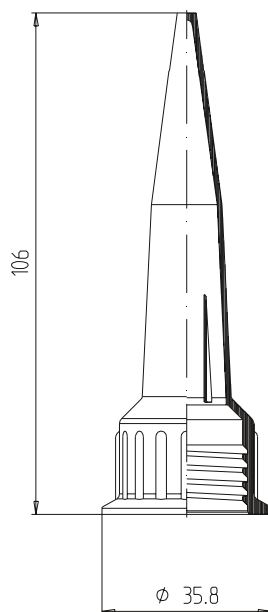

NOZZLES

TYPE D 40

CAN BE COMBINED WITH

E 400 Fischbach cartridges

ADVANTAGEOUS FEATURES

- > suitable for most applications
- > secure mounting on cartridge due to solid trapezoidal thread similar to Tr 25 x 3

TECHNICAL SPECIFICATION

Material: HDPE

Weight: 7,85 g

Packaging unit: 840 pcs./box

General tolerance:

DIN 16 901-150. Subject to technical changes.

Our product recommendations are based on empirical data only and cannot replace the customer's own tests.