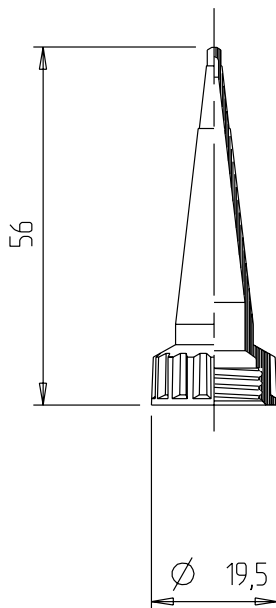

NOZZLES

TYPE D 08

CAN BE COMBINED WITH

G 80 Fischbach cartridges and many aluminum cartridges on the market

ADVANTAGEOUS FEATURES

- > suitable for many applications
- > can be stored inside the pusher SG 80 PP on the cartridge G 80 as a set

TECHNICAL SPECIFICATION

Material: HDPE

Weight: 1,8 g

Packaging unit: 5000 pcs./box

General tolerance:

DIN 16 901-150. Subject to technical changes.

Our product recommendations are based on empirical data only and cannot replace the customer's own tests.