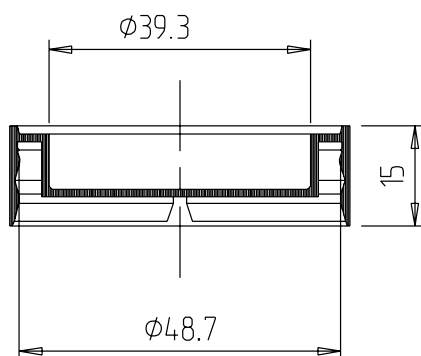

ACCESSORIES

SLIP-ON CAP V01

CAN BE COMBINED WITH

150 ml, 290 ml and 310 ml Fischbach cartridges with exception of the cartridges E 310 L and ED 310 L

ADVANTAGEOUS FEATURES

- > seals cartridge on the open piston side
- > protects the piston
- > prevents emergence of creeping media from the cartridge

TECHNICAL SPECIFICATIONS

Material: HDPE

Weight: 5,6 g

Packaging unit: 1500 pcs./box

General tolerance:

DIN 16 901-150. Subject to technical changes.

Our product recommendations are based on empirical data only and cannot replace the customer's own tests.