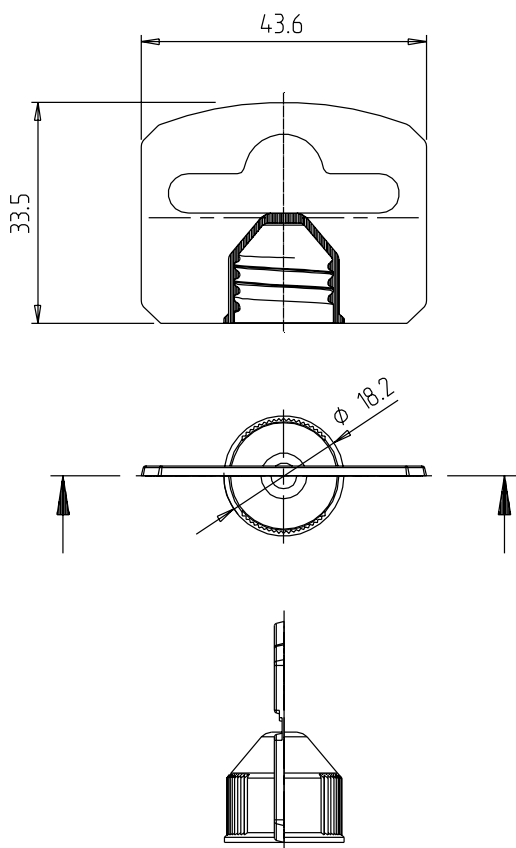

ACCESSORIES

HANGING SEAL HV

CAN BE COMBINED WITH

150 ml, 280 ml, 290 ml, 300 ml and 310 ml Fischbach cartridges

ADVANTAGEOUS FEATURES

- > hanging seal for adaptation to nozzle connecting thread of the cartridge
- > allows hanging of cartridge at POS

TECHNICAL SPECIFICATIONS

Material: PP

Weight: 1,4 g

Packaging unit: 5000 pcs./box

General tolerance:

DIN 16 901-150. Subject to technical changes.

Our product recommendations are based on empirical data only and cannot replace the customer's own tests.