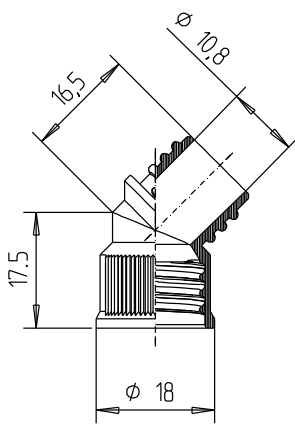

Accessories

Elbow

CAN BE COMBINED WITH

150 ml, 280 ml, 290 ml, 300 ml and 310 ml Fischbach cartridges and the E 900 S special cartridge

ADVANTAGEOUS FEATURES

- screwed on between cartridge and nozzle, positions nozzle at 45° angle
- for application in hard-to-reach corners

TECHNICAL SPECIFICATIONS

Material:	HDPE
Weight:	1.8 g
Packaging unit:	5,000 pieces/box

General tolerance: DIN 16 901-150. Subject to technical changes.

Our product recommendations are based on empirical data only and cannot replace the customer's own tests.