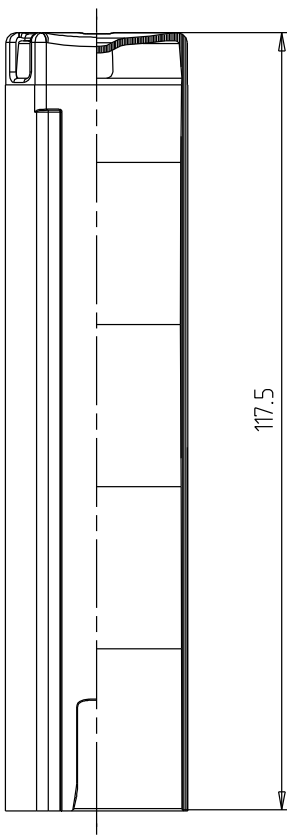

Accessories

Pusher SG 80 PP

CAN BE COMBINED WITH

G 80 Fischbach cartridge

ADVANTAGEOUS FEATURES

- accessory for manually application using the G 80 Fischbach cartridges
- can be adapted to the side of the G 80 Fischbach cartridges
- numerous G 80 Fischbach nozzles can be stored inside the pusher

TECHNICAL SPECIFICATIONS

Material: PP
Weight: 9.5 g
Packaging unit: 600 pieces/box

General tolerance: DIN 16 901-150. Subject to technical changes.
Our product recommendations are based on empirical data only and cannot replace the customer's own tests.