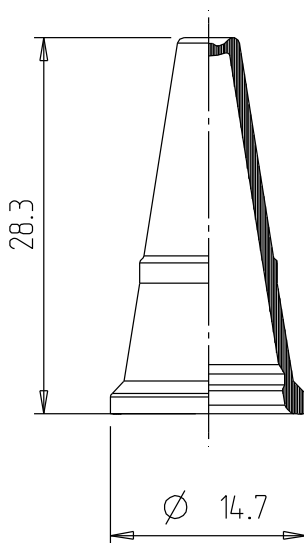

Accessories

Cap EDC

CAN BE COMBINED WITH

Fischbach nozzle cartridges ED 310 and ED 310 L

ADVANTAGEOUS FEATURES

- prolongs storage stability also after opening of cartridge
- already integrated in nozzle tip as supplied

TECHNICAL SPECIFICATIONS

Material:	HDPE
Weight:	0.7 g
Packaging unit:	25,000 pieces/box

General tolerance: DIN 16 901-150. Subject to technical changes.
Our product recommendations are based on empirical data only and cannot replace the customer's own tests.