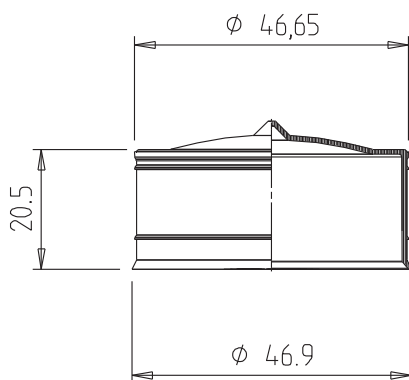

Type K 11 PA

CAN BE COMBINED WITH

310 ml Fischbach PA cartridges

ADVANTAGEOUS FEATURES

- can be used for many adhesives containing solvents
- good mechanical handling especially on fully automatic filling lines with additional piston bleed valve
- simple, low-cost flat piston
- mechanical and pneumatic devices can be used for applying the product

TECHNICAL SPECIFICATIONS

Material:	PA
Weight:	4.2 g
Packaging unit:	1,450 Pieces/box

Subject to technical changes.

Our product recommendations are based on empirical data only and cannot replace the customer's own tests.

Fischbach KG
51766 Engelskirchen, Germany
Telefon: +49 (0) 2263 6090
Telefax: +49 (0) 2263 60358
info@fischbach-fi.com

Fischbach Korea Co., Ltd.
Songpa-Gu, Seoul, Korea
Telefon: +82 2 425 3092
Telefax: +82 2 425 3191
korea@fischbach-fi.com

Fischbach Ibérica, S.A.
17410 Sils (Girona), Spain
Telefon: +34-972-16 84 87
Telefax: +34-972-16 83 24
spain@fischbach-fi.com

Fischbach (Shanghai) Co., Ltd.
Shanghai, China 201708
Telefon: +86-21-6979-1423
Telefax: +86-21-6979-1426
china@fischbach-fi.com

Fischbach Belgium N.V.
9140 Temse, Belgium
Telefon: +32-3-710 96 20
Telefax: +32-3-710 96 31
belgium@fischbach-fi.com

Fischbach U.K. Ltd.
Cheshire WA7 1SN, Great Britain
Telefon: +44-1928-579320
Telefax: +44-1928-579403
uk@fischbach-fi.com

Fischbach USA Inc.
 Elizabethtown, Kentucky, 42701 USA
Telefon: +1-270-7 69 93 33
Telefax: +1-270-7 69 96 23
usa@fischbach-fi.com