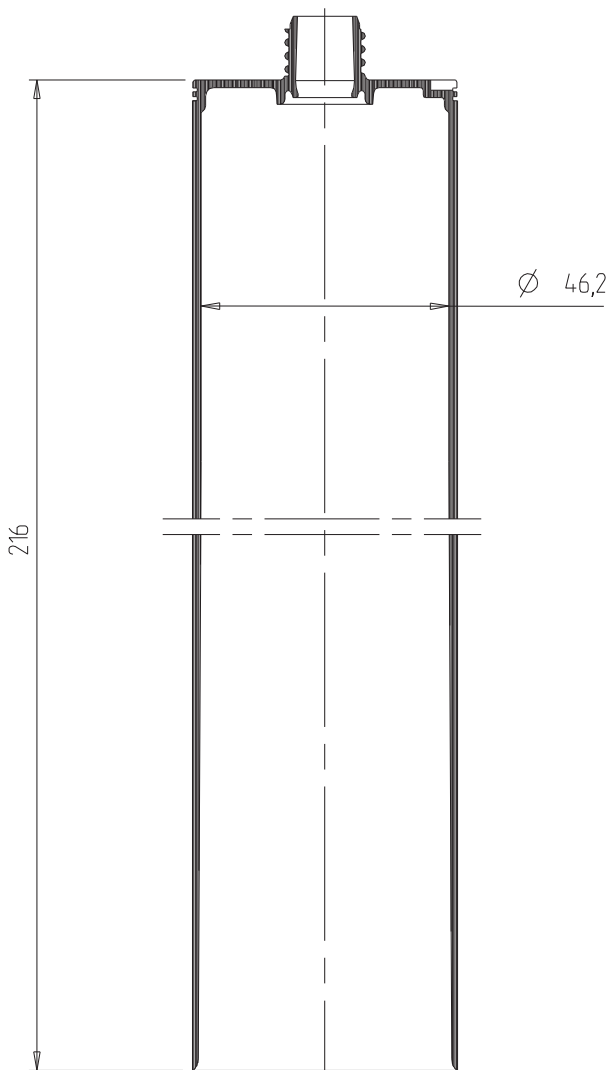

Cartridges

Type G 32 O

Cartridge for plastic and durable elastic sealants.

The cartridge has an open top that is sealed with a threaded cap. When used with matching Fischbach plungers, it provides outstanding delivery characteristics and minimises residue left in the cartridge.

TECHNICAL SPECIFICATIONS

Material:	HDPE
Contents:	310 ml
Wall thickness:	min. 1,2 mm
Weight:	48 g
Packaging unit:	140 pieces/box

Technical changes reserved.

Fischbach KG
51766 Engelskirchen, Germany
Telefon: +49 (0) 2263 6090
Telefax: +49 (0) 2263 60358
info@fischbach-fi.com