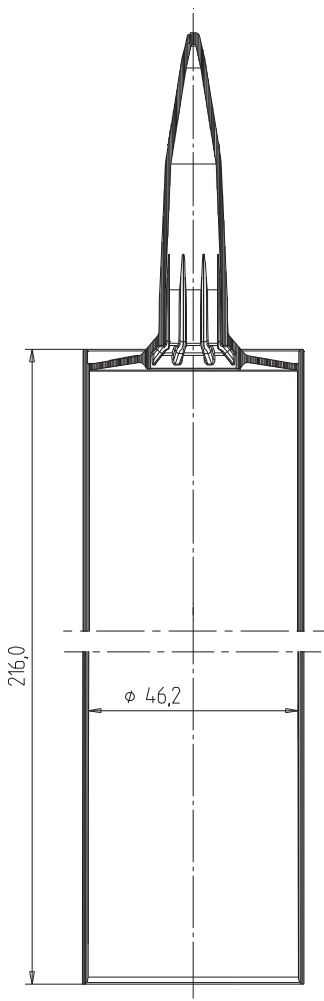

Cartridges

Type ED 310

Fixed nozzle one-piece cartridge for plastic and durable elastic sealants.

When used with matching Fischbach plungers, it provides outstanding delivery characteristics and minimises residue left in the cartridge.

The cartridge is suitable for automatic filling, labelling and packaging.

TECHNICAL SPECIFICATIONS

Material:	HDPE
Contents:	310 ml
Wall thickness:	min. 1,4 mm
Weight:	45 g
Packaging unit:	140 pieces/box or 64 pieces/bundle