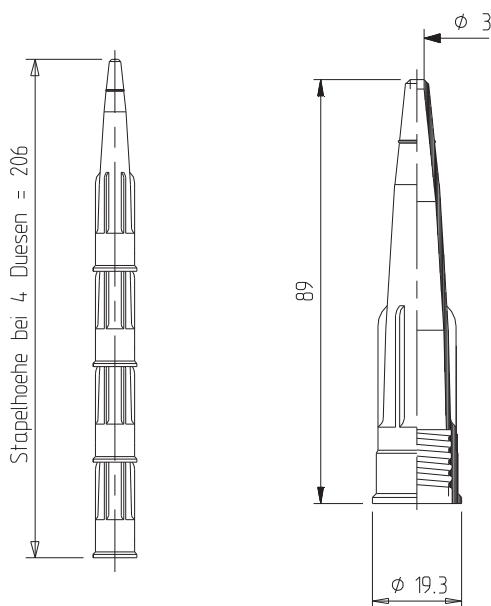

Nozzles

Type DA

is an automat-capable nozzle with cap which is suitable for all Fischbach cartridges. This nozzle is used principally in the USA.

TECHNICAL SPECIFICATION

Material:	HDPE
Weight:	3,2 g
Packaging unit:	3500 pieces/box