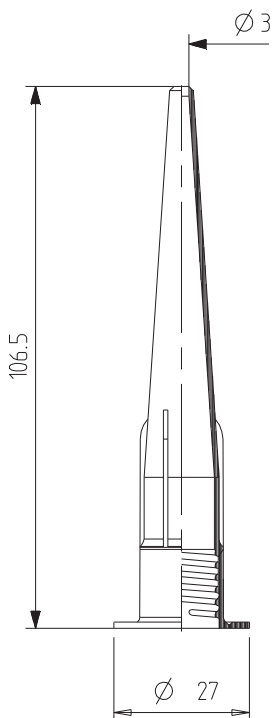

Nozzles

Type D 02 AO

is an automat-capable nozzle with flange that can be used with all Fischbach standard cartridges.

TECHNICAL SPECIFICATION

Material: HDPE
Weight: 3,8 g

Technical changes reserved.

Fischbach KG
 51766 Engelskirchen, Germany
 Telefon: +49 (0) 2263 6090
 Telefax: +49 (0) 2263 60358
 info@fischbach-fi.com