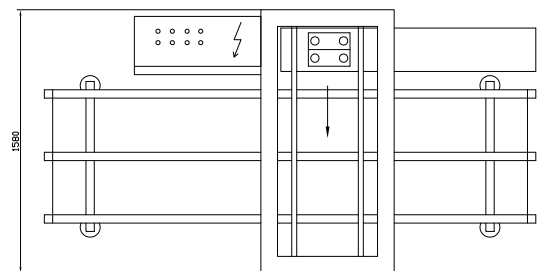

F® **Fischbach**

Fischbach KG
Büchlerhausen 18
D-51766 Engelskirchen, Germany

www.fischbach-fi.com
Telefon: +49.2263.6090
Telefax: +49.2263.60358

Fischbach Korea Co., Ltd.
Telefon: +82.2.3452.3091
Telefax: +82.2.3452.3095

Fischbach U.K. Ltd.
Telefon: +44.1928.579320
Telefax: +44.1928.579403

Fischbach Belgium N.V.
Telefon: +32.3710.9621
Telefax: +32.3710.9631

Fischbach USA Inc.
Telefon: +1.270.769.9333
Telefax: +1.270.769.9623

Fischbach Ibérica, S.A.
Telefon: +34.972.168487
Telefax: +34.972.168324

Fischbach (Shanghai) Co., Ltd.
Telefon: +8621.6979.1420
Telefax: +8621.6979.1426