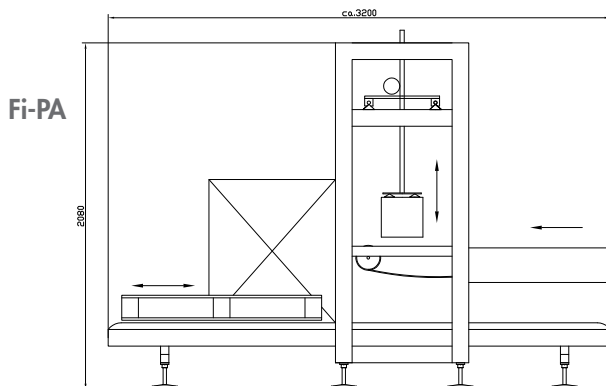

F® **Fischbach**

Fischbach KG
Büchlerhausen 18
D-51766 Engelskirchen, Germany

www.fischbach-fi.com
Telefon: +49.2263.6090
Telefax: +49.2263.60358

Fischbach Korea Co., Ltd.
Telefon: +82.2.3452.3091
Telefax: +82.2.3452.3095

Fischbach U.K. Ltd.
Telefon: +44.1928.579320
Telefax: +44.1928.579403

Fischbach Belgium N.V.
Telefon: +32.3710.9621
Telefax: +32.3710.9631

Fischbach USA Inc.
Telefon: +1.270.769.9333
Telefax: +1.270.769.9623

Fischbach Ibérica, S.A.
Telefon: +34.972.168487
Telefax: +34.972.168324

Fischbach (Shanghai) Co., Ltd.
Telefon: +8621.6979.1420
Telefax: +8621.6979.1426