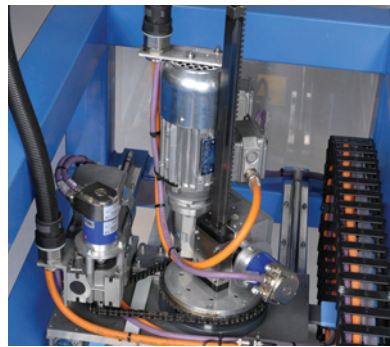

Fischbach palletizer Fi-PA: Smaller, simpler, and less expensive than traditional palletizing solutions. Specifically engineered for the sealants & adhesives industry.

Features

- Replace manual palletizing operations with a smaller footprint.
- System is designed to directly replace manual palletizing operations by occupying the space currently taken up by manual operations without raising the level of existing conveyors.
- Infeed from 300 mm to 1.000 mm.
- 3.000 mm x 1.600 mm footprint.
- Multiple infeed and pallet exit options.
- Wooden, plastic, or metal frame pallets can be used.
- Safety cage creates a CE conform enclosure.

Capacities

- Standard capacity allows a finished pallet to 1.500 mm tall.
- Option available to 2.100 mm.
- Standard Case size from 100 mm to 350 mm in either dimension. Option available for 50 mm to 400 mm.
- Case rates to 15 CPM depending on model and layer patterns.
- Column or interlocked stacks.

Box Positioning Head