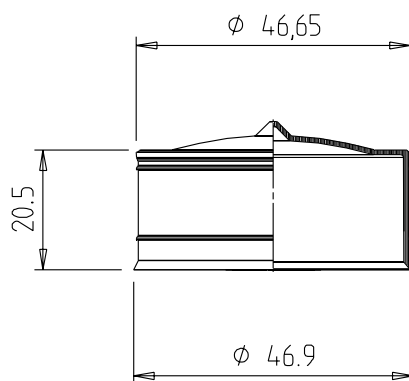

CAN BE COMBINED WITH

310 ml Fischbach PA cartridges

ADVANTAGEOUS FEATURES

- > can be used for many adhesives containing solvents
- > good mechanical handling especially on fully automatic filling lines with additional plunger bleed valve
- > simple, low-cost flat plunger
- > mechanical and pneumatic devices can be used for applying the product

TECHNICAL SPECIFICATIONS

Material: PA

Weight: 4,2 g

Packaging unit: 1450 pcs./box

General tolerance:

DIN 16 901-150. Subject to technical changes.

Our product recommendations are based on empirical data only and cannot replace the customer's own tests.

Fischbach GmbH
51766 Engelskirchen, Germany
Telefon: +49 2263 609 0
info@fischbach-fi.com

Fischbach Ibérica, S.A.
17410 Sils (Girona), Spain
Telefon: +34 972 168 487
spain@fischbach-fi.com

Fischbach Belgium N.V.
9140 Temse, Belgium
Telefon: +32 371 096 20
belgium@fischbach-fi.com

Fischbach USA LLC
 Elizabethtown, Kentucky, 42701 USA
Telefon: +1 270 769 9333
usa@fischbach-fi.com

Fischbach Korea Co., Ltd.
Songpa-Gu, Seoul, Korea
Telefon: +82 2 425 3092
korea@fischbach-fi.com

Fischbach (Shanghai) Co., Ltd.
Shanghai, China 201708
Telefon: +86 21 6979 1423
china@fischbach-fi.com

Fischbach U.K. Ltd.
Cheshire WA7 1SN, Great Britain
Telefon: +44 1928 579 320
uk@fischbach-fi.com

www.fischbach-fi.com