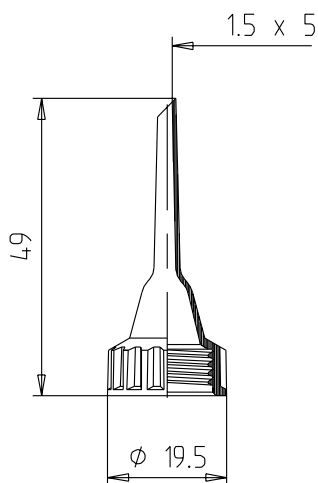

NOZZLES

TYPE FLAT NOZZLE - SLANTED OUTLET

CAN BE COMBINED WITH

G 80 Fischbach cartridges and many aluminum cartridges on the market

ADVANTAGEOUS FEATURES

- > suitable for many applications
- > can be stored inside the pusher SG 80 PP on the cartridge G 80 as a set
- > translucent design

TECHNICAL SPECIFICATION

Material: PP

Weight: 1,3 g

Packaging unit: 5000 pcs./box

General tolerance:

DIN 16 901-150. Subject to technical changes.

Our product recommendations are based on empirical data only and cannot replace the customer's own tests.